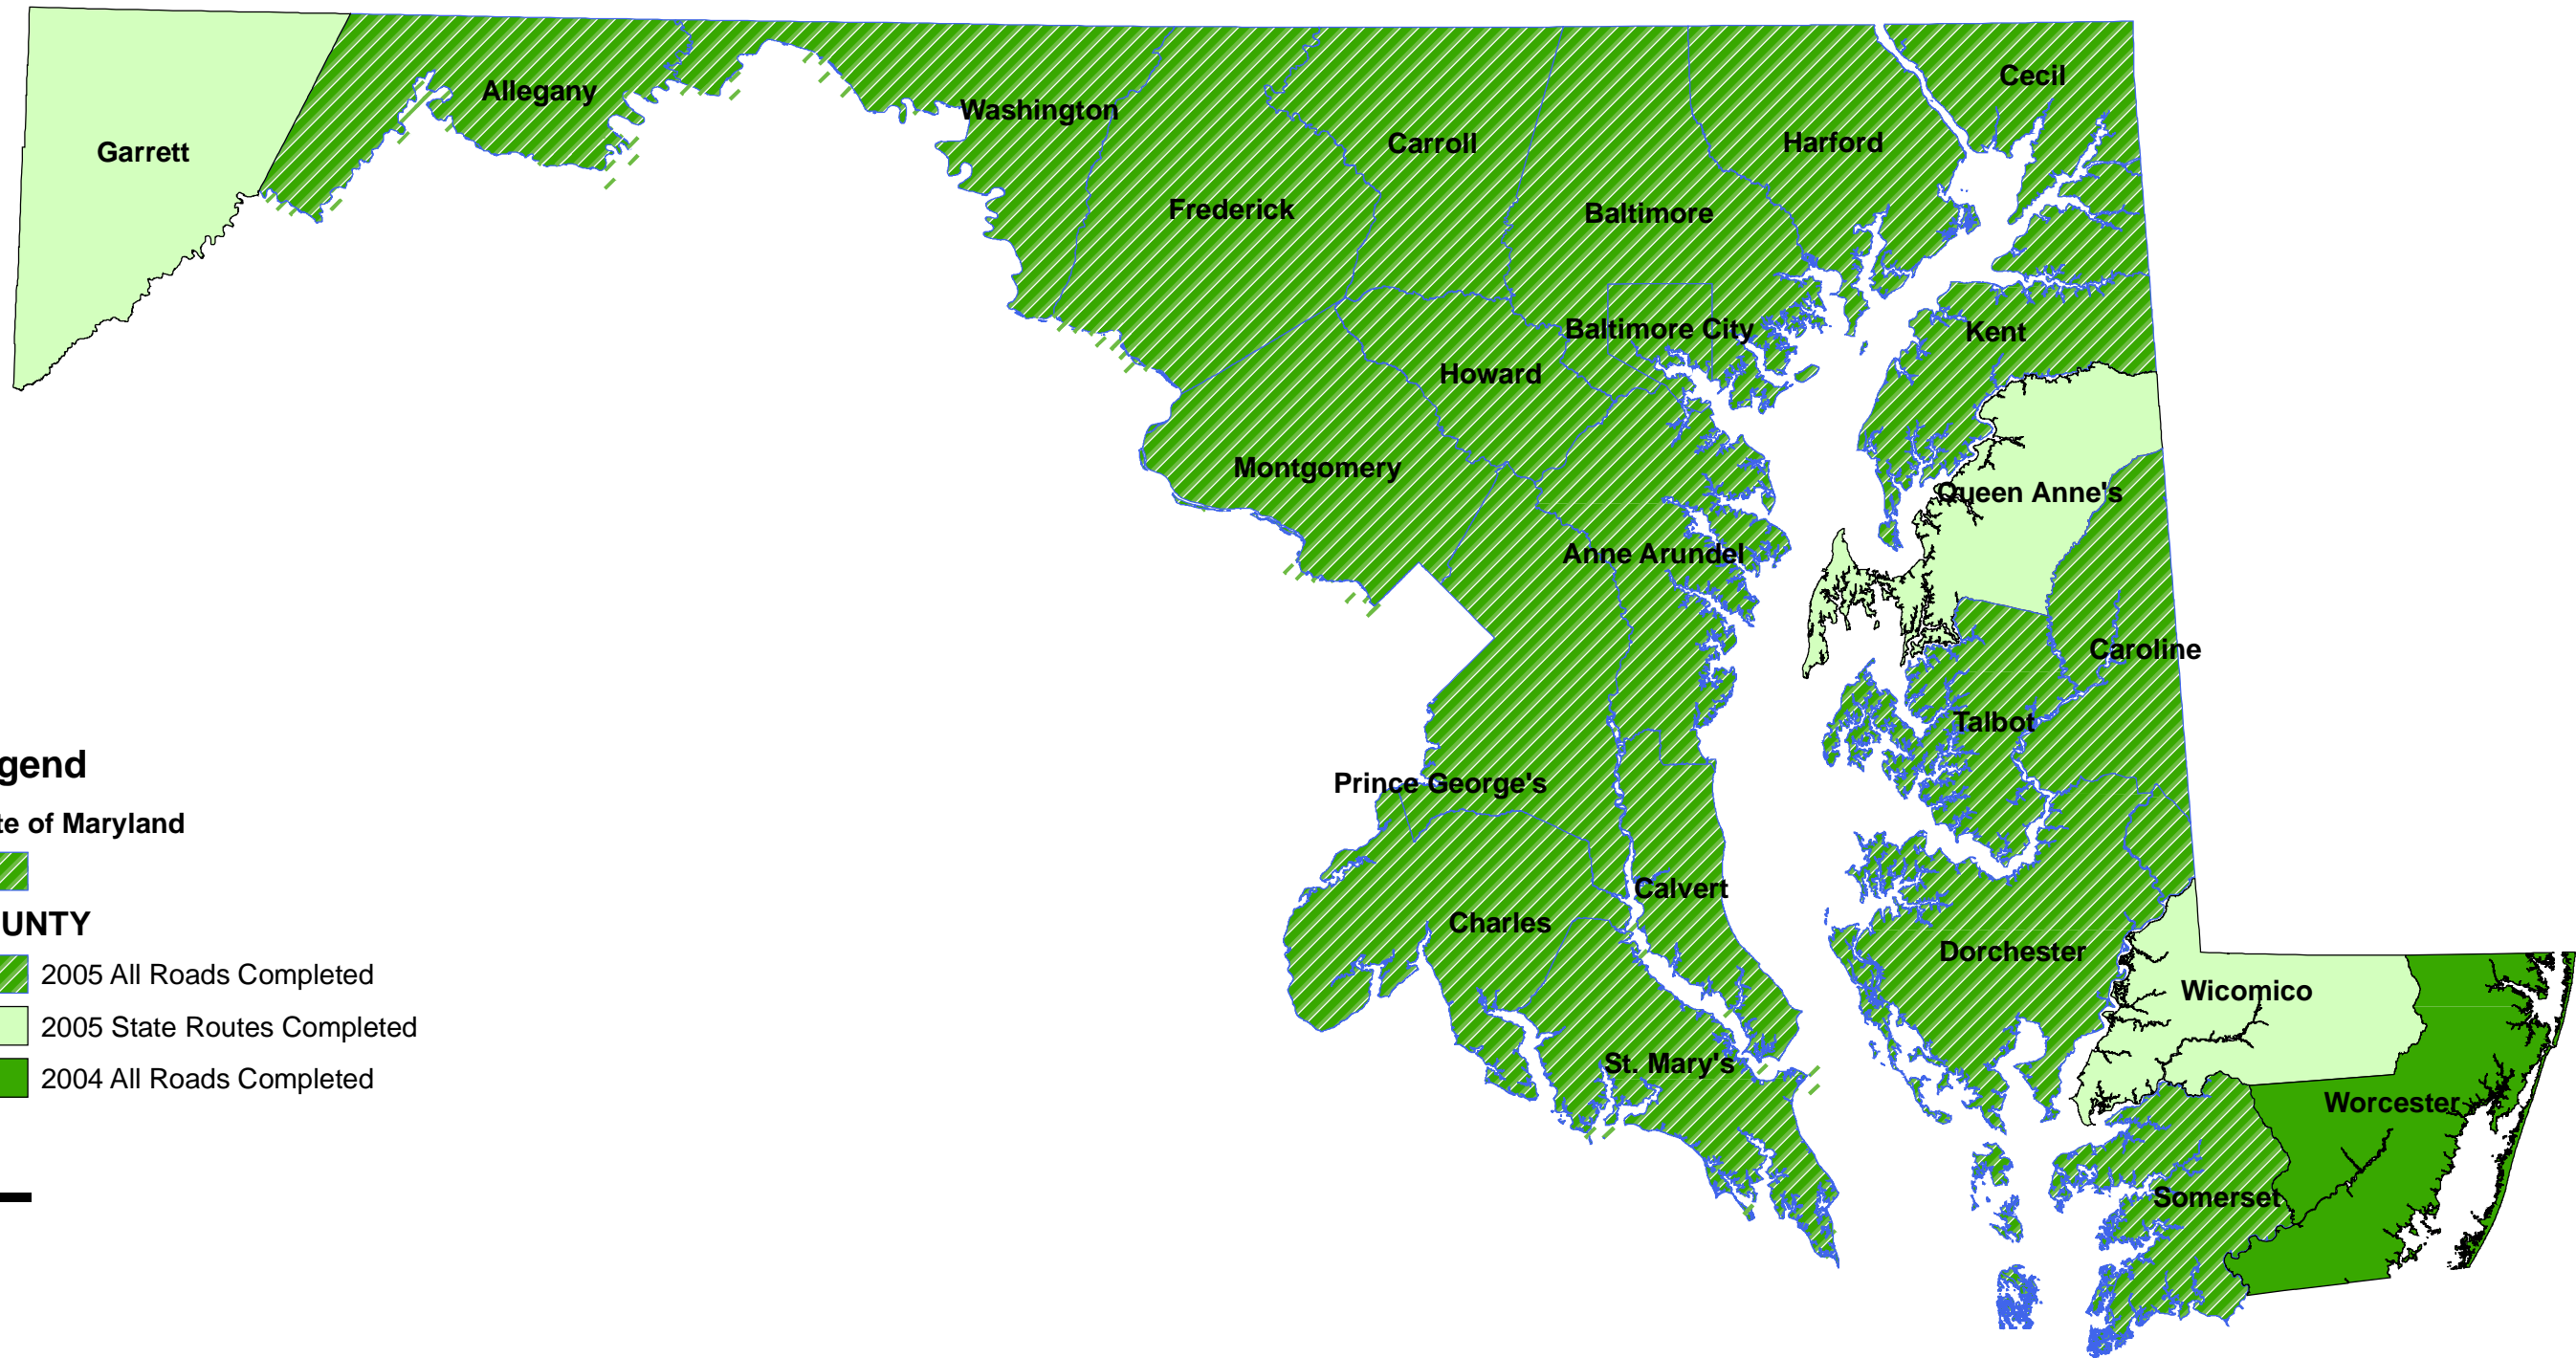

# Statewide Centerline County Progress

## Legend

State of Maryland

## COUNTY

2005 All Roads Completed

2005 State Routes Completed

2004 All Roads Completed

0 75,000 150,000 300,000 Feet

August 2006